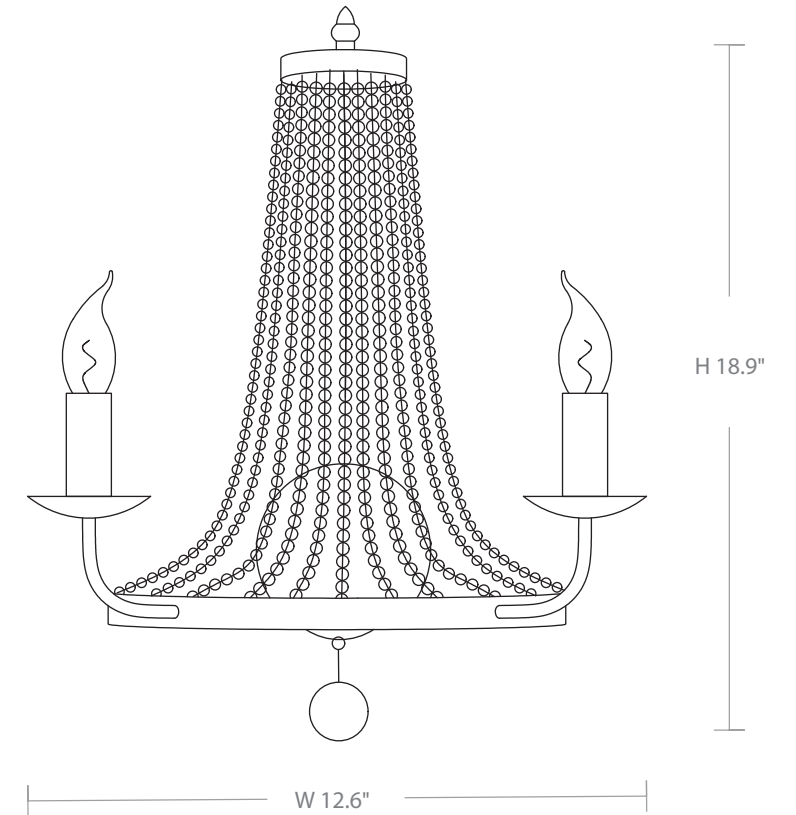

# Wall Light

- Fahlo Wall Light
- MHW-113217-01

## PRODUCT DESCRIPTION

The Fahlo Wall Light combines classic charm with modern simplicity. The fluid cascade of clear glass beads creates a waterfall-like effect, while the antique white on the lamp arm adds a touch of rustic elegance. Designed to add a touch of timeless elegance to any space, this wall light blends in beautifully with both modern and traditional decor.

## MEASUREMENTS

- 2Heads: W12.6 x H18.9"
- Depth: 7.9"

## MEASUREMENTS

- 3Heads: W14.6 x H18.9"
- Depth: 8.7"