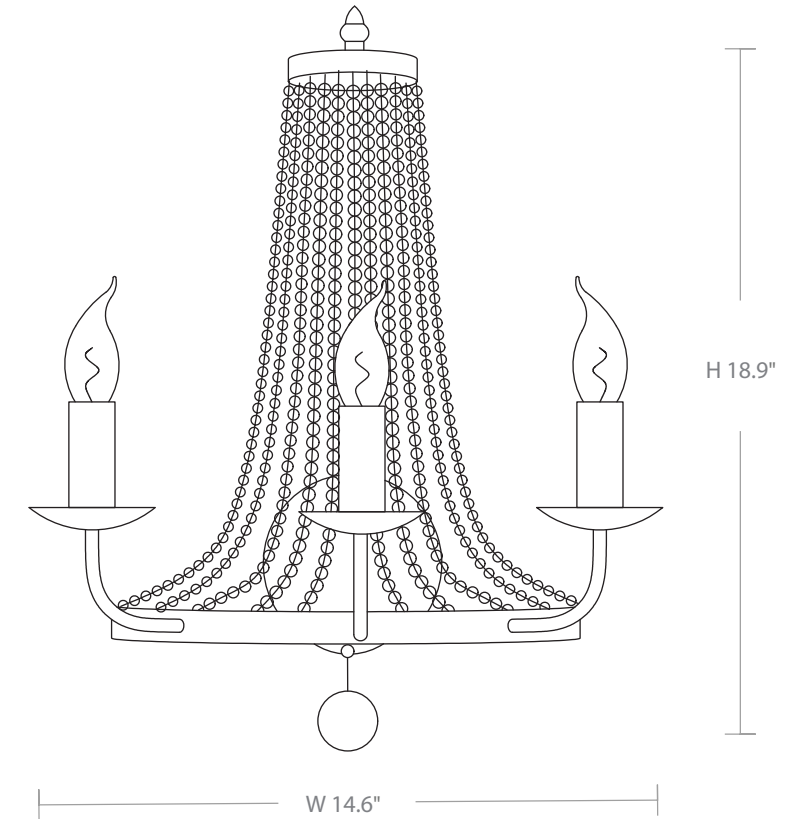

SURFACE FINISH OPTIONS

- Retro White

CERTIFICATION

MEASUREMENTS

- 3Heads: W14.6 x H18.9"
- Depth: 8.7"

LIGHT SOURCE

Socket E14, (Bulb not included)

All lighting are handmade, making each piece unique. Inconsistency in texture, shape, and color may occur due to its material and production batch